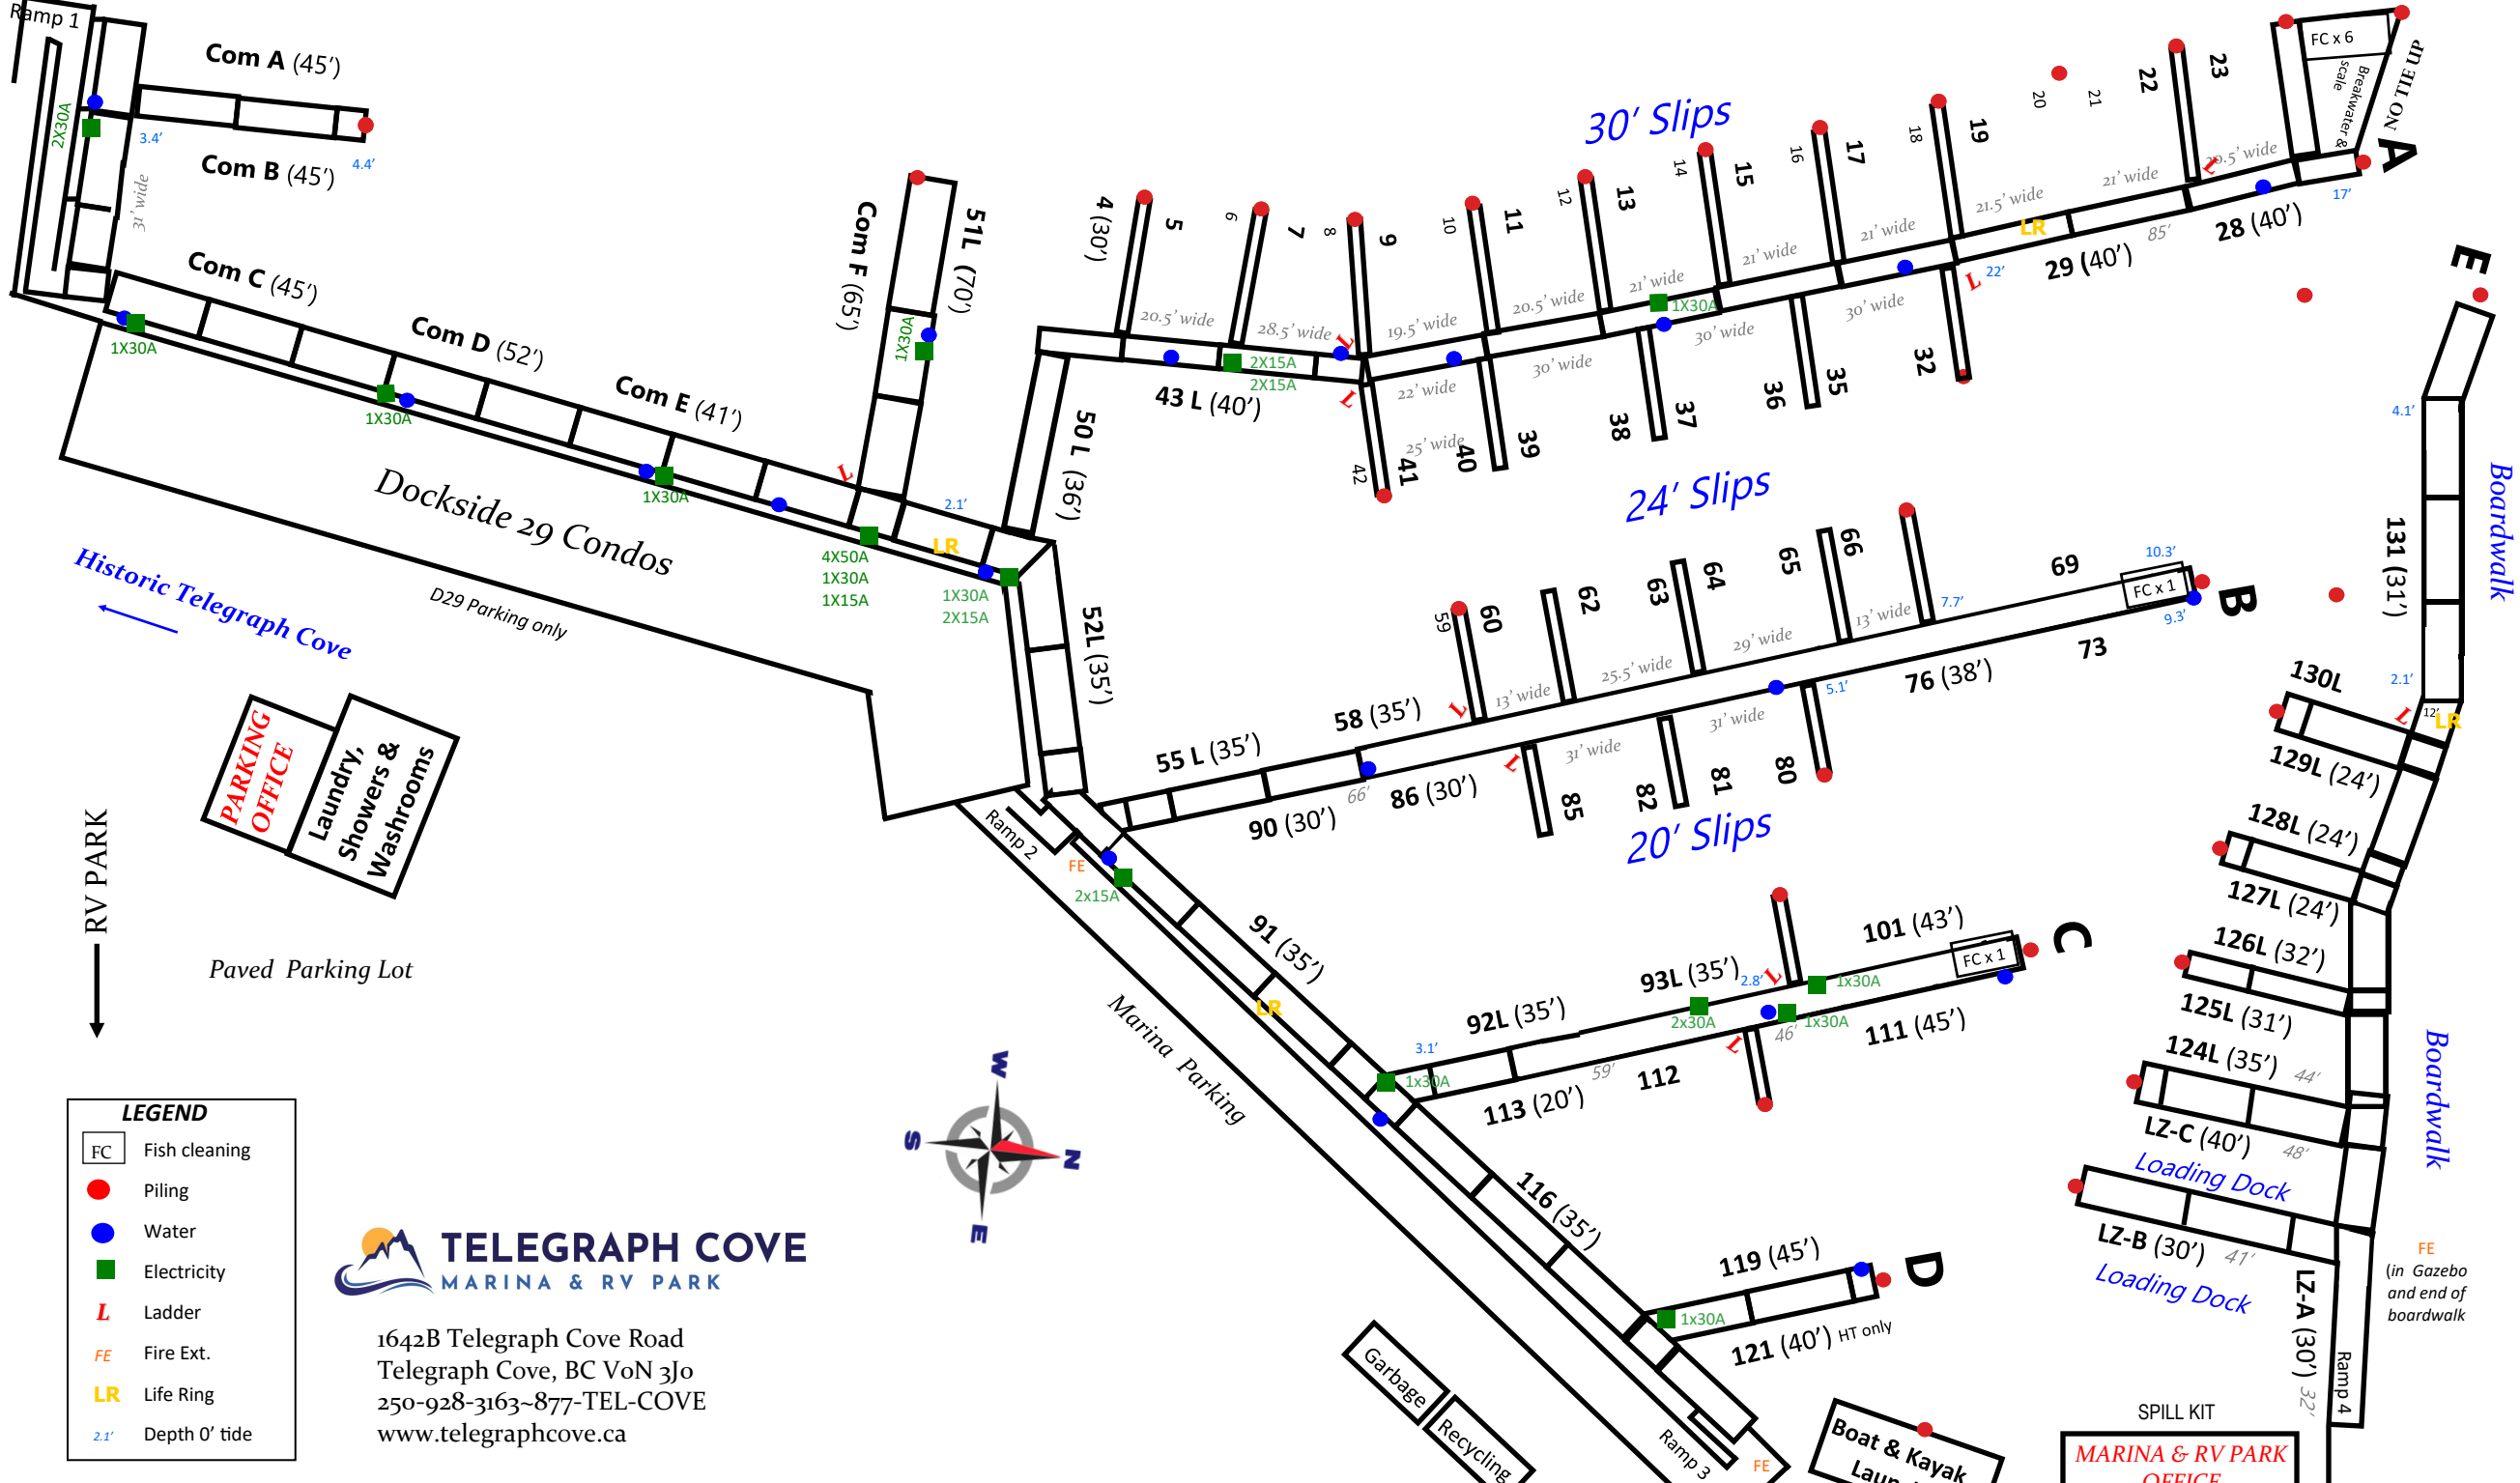

FE (W patio railing)

LEGEND

- FC Fish cleaning
- Piling
- Water
- Electricity
- L Ladder
- FE Fire Ext.
- LR Life Ring
- 2.1' Depth 0' tide

TELEGRAPH COVE
MARINA & RV PARK

1642B Telegraph Cove Road
Telegraph Cove, BC VoN 3J0
250-928-3163~877-TEL-COVE
www.telegraphcove.ca

MARINA & RV PARK OFFICE

Boat & Kayak Launch

Garbage Recycling

PARKING OFFICE
Laundry, Showers & Washrooms

RV PARK

Historic Telegraph Cove

Dockside 29 Condos

30' Slips

24' Slips

20' Slips

Boardwalk

Boardwalk

FE (in Gazebo and end of boardwalk)

SPILL KIT

Loading Dock

Loading Dock