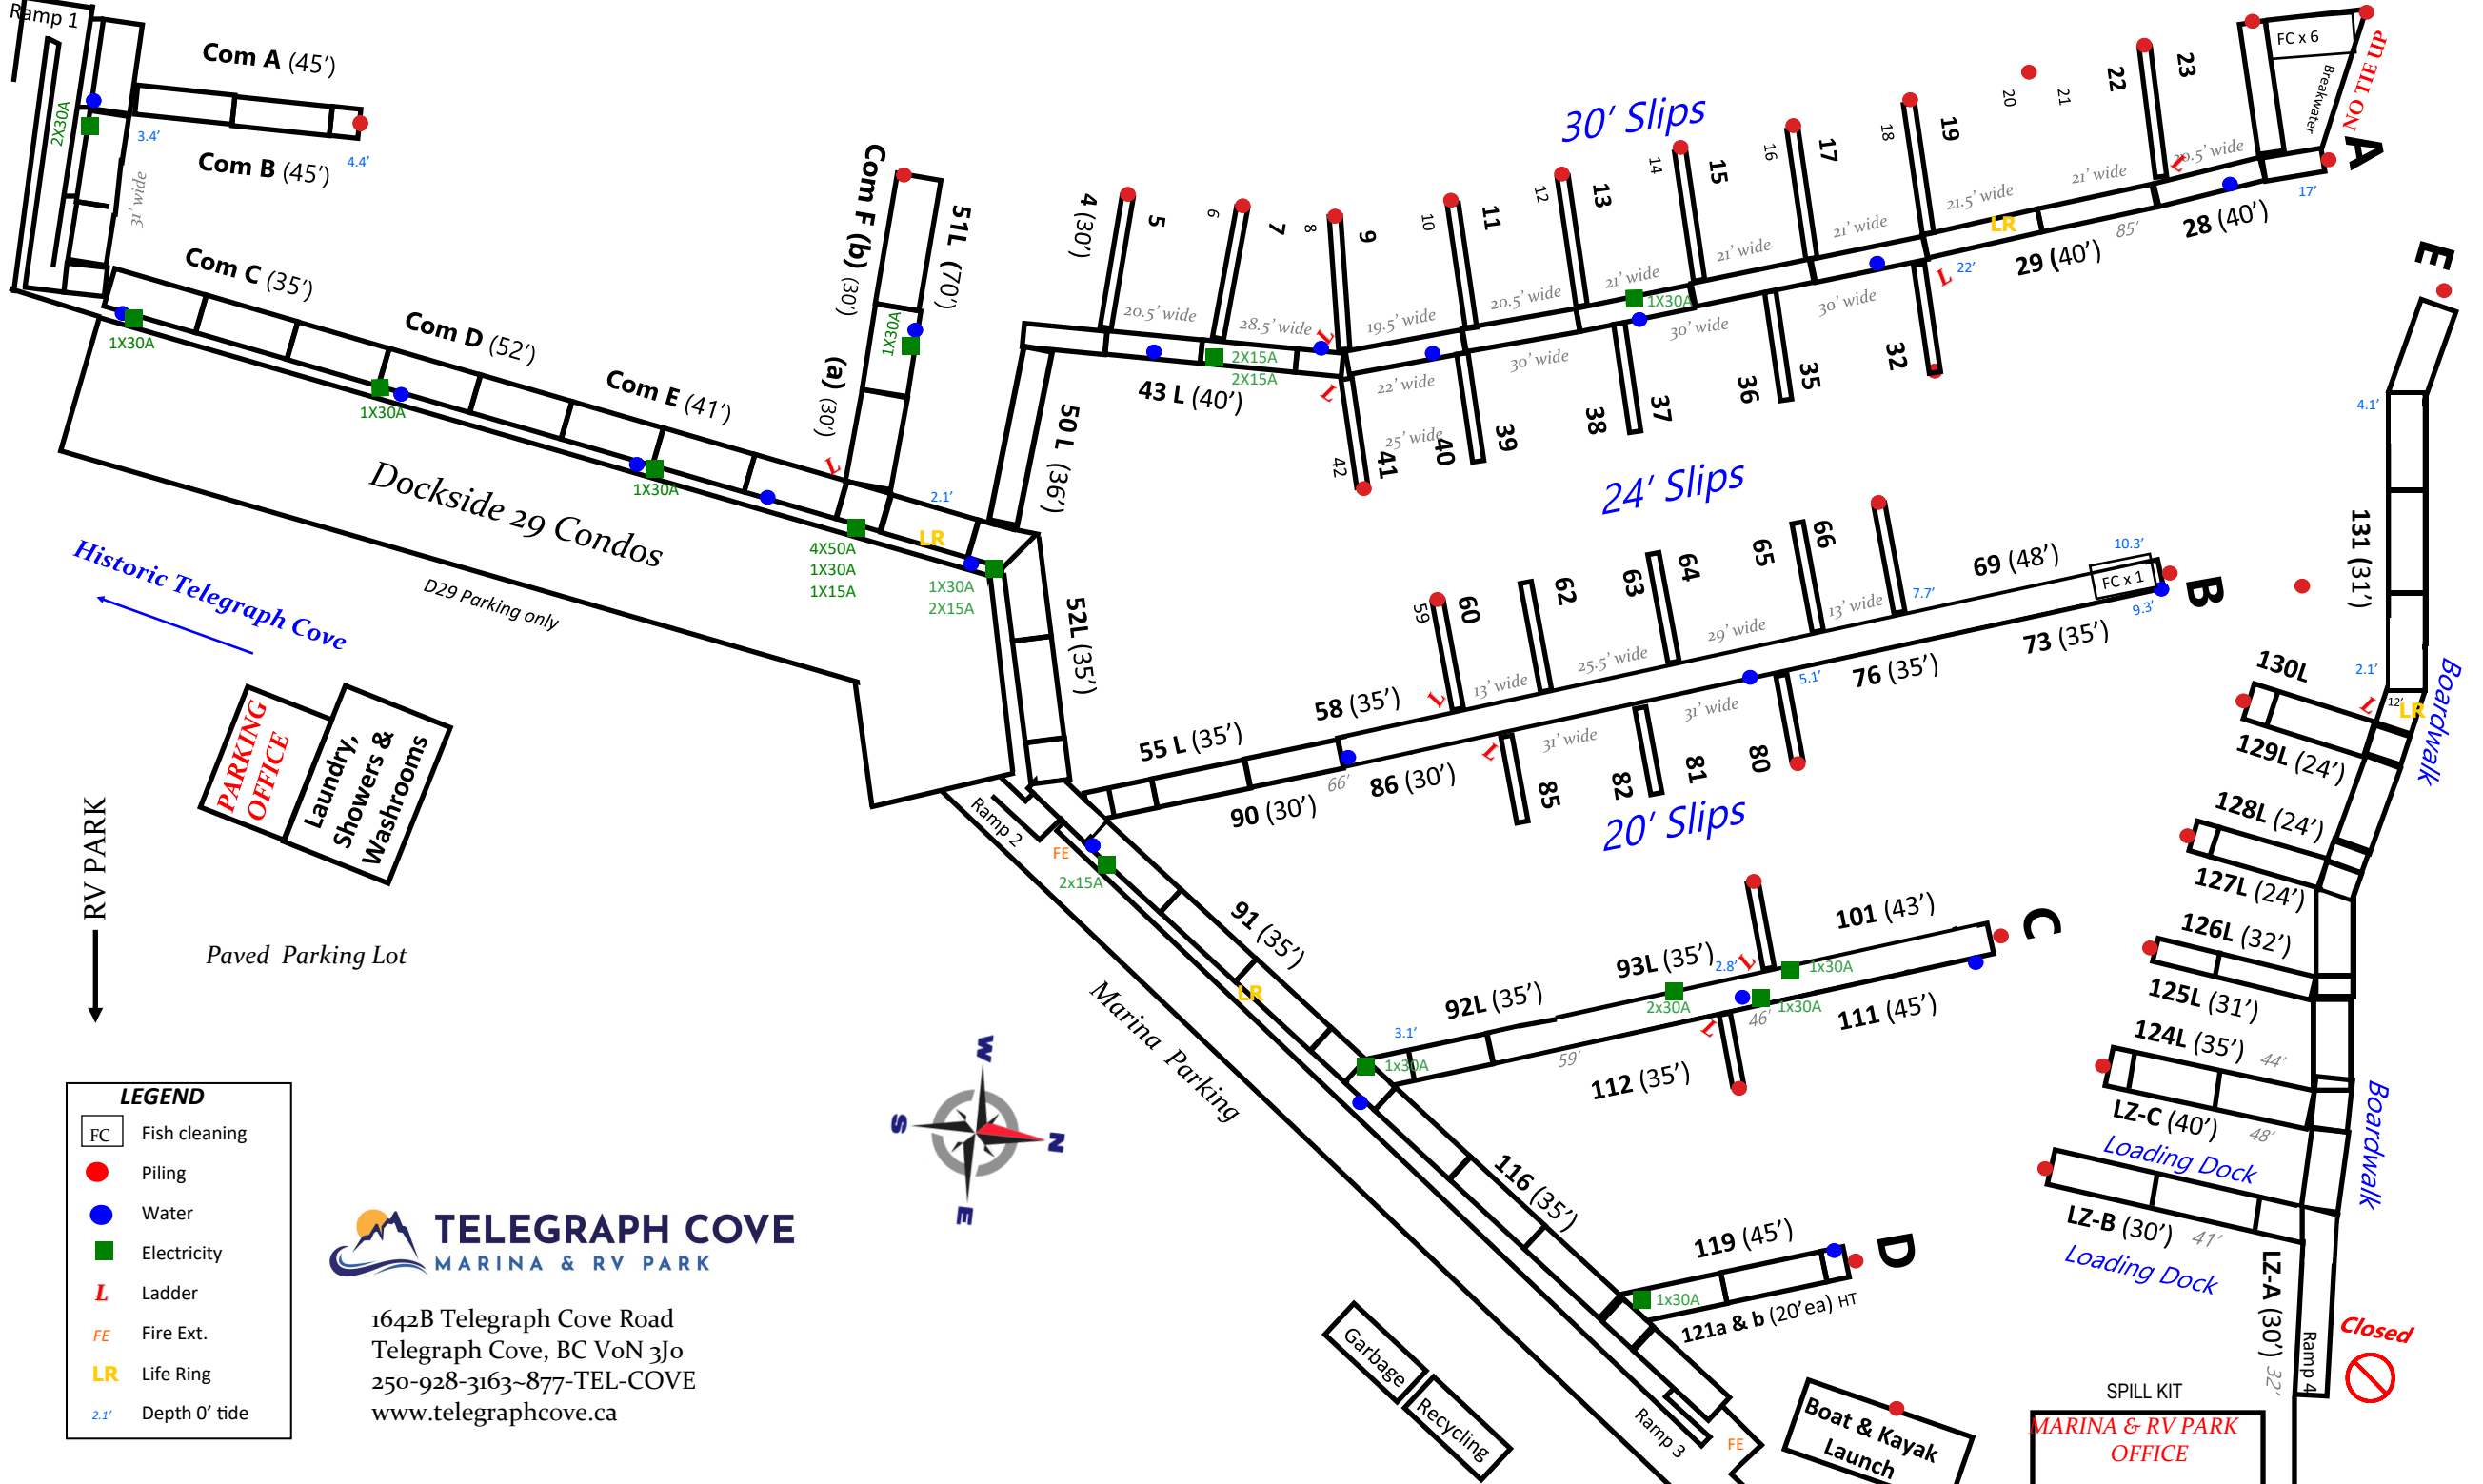

FE (W patio railing)

LEGEND

- FC Fish cleaning
- Piling
- Water
- Electricity
- L Ladder
- FE Fire Ext.
- LR Life Ring
- 2.1' Depth 0' tide

1642B Telegraph Cove Road
 Telegraph Cove, BC VoN 3J0
 250-928-3163~877-TEL-COVE
 www.telegraphcove.ca