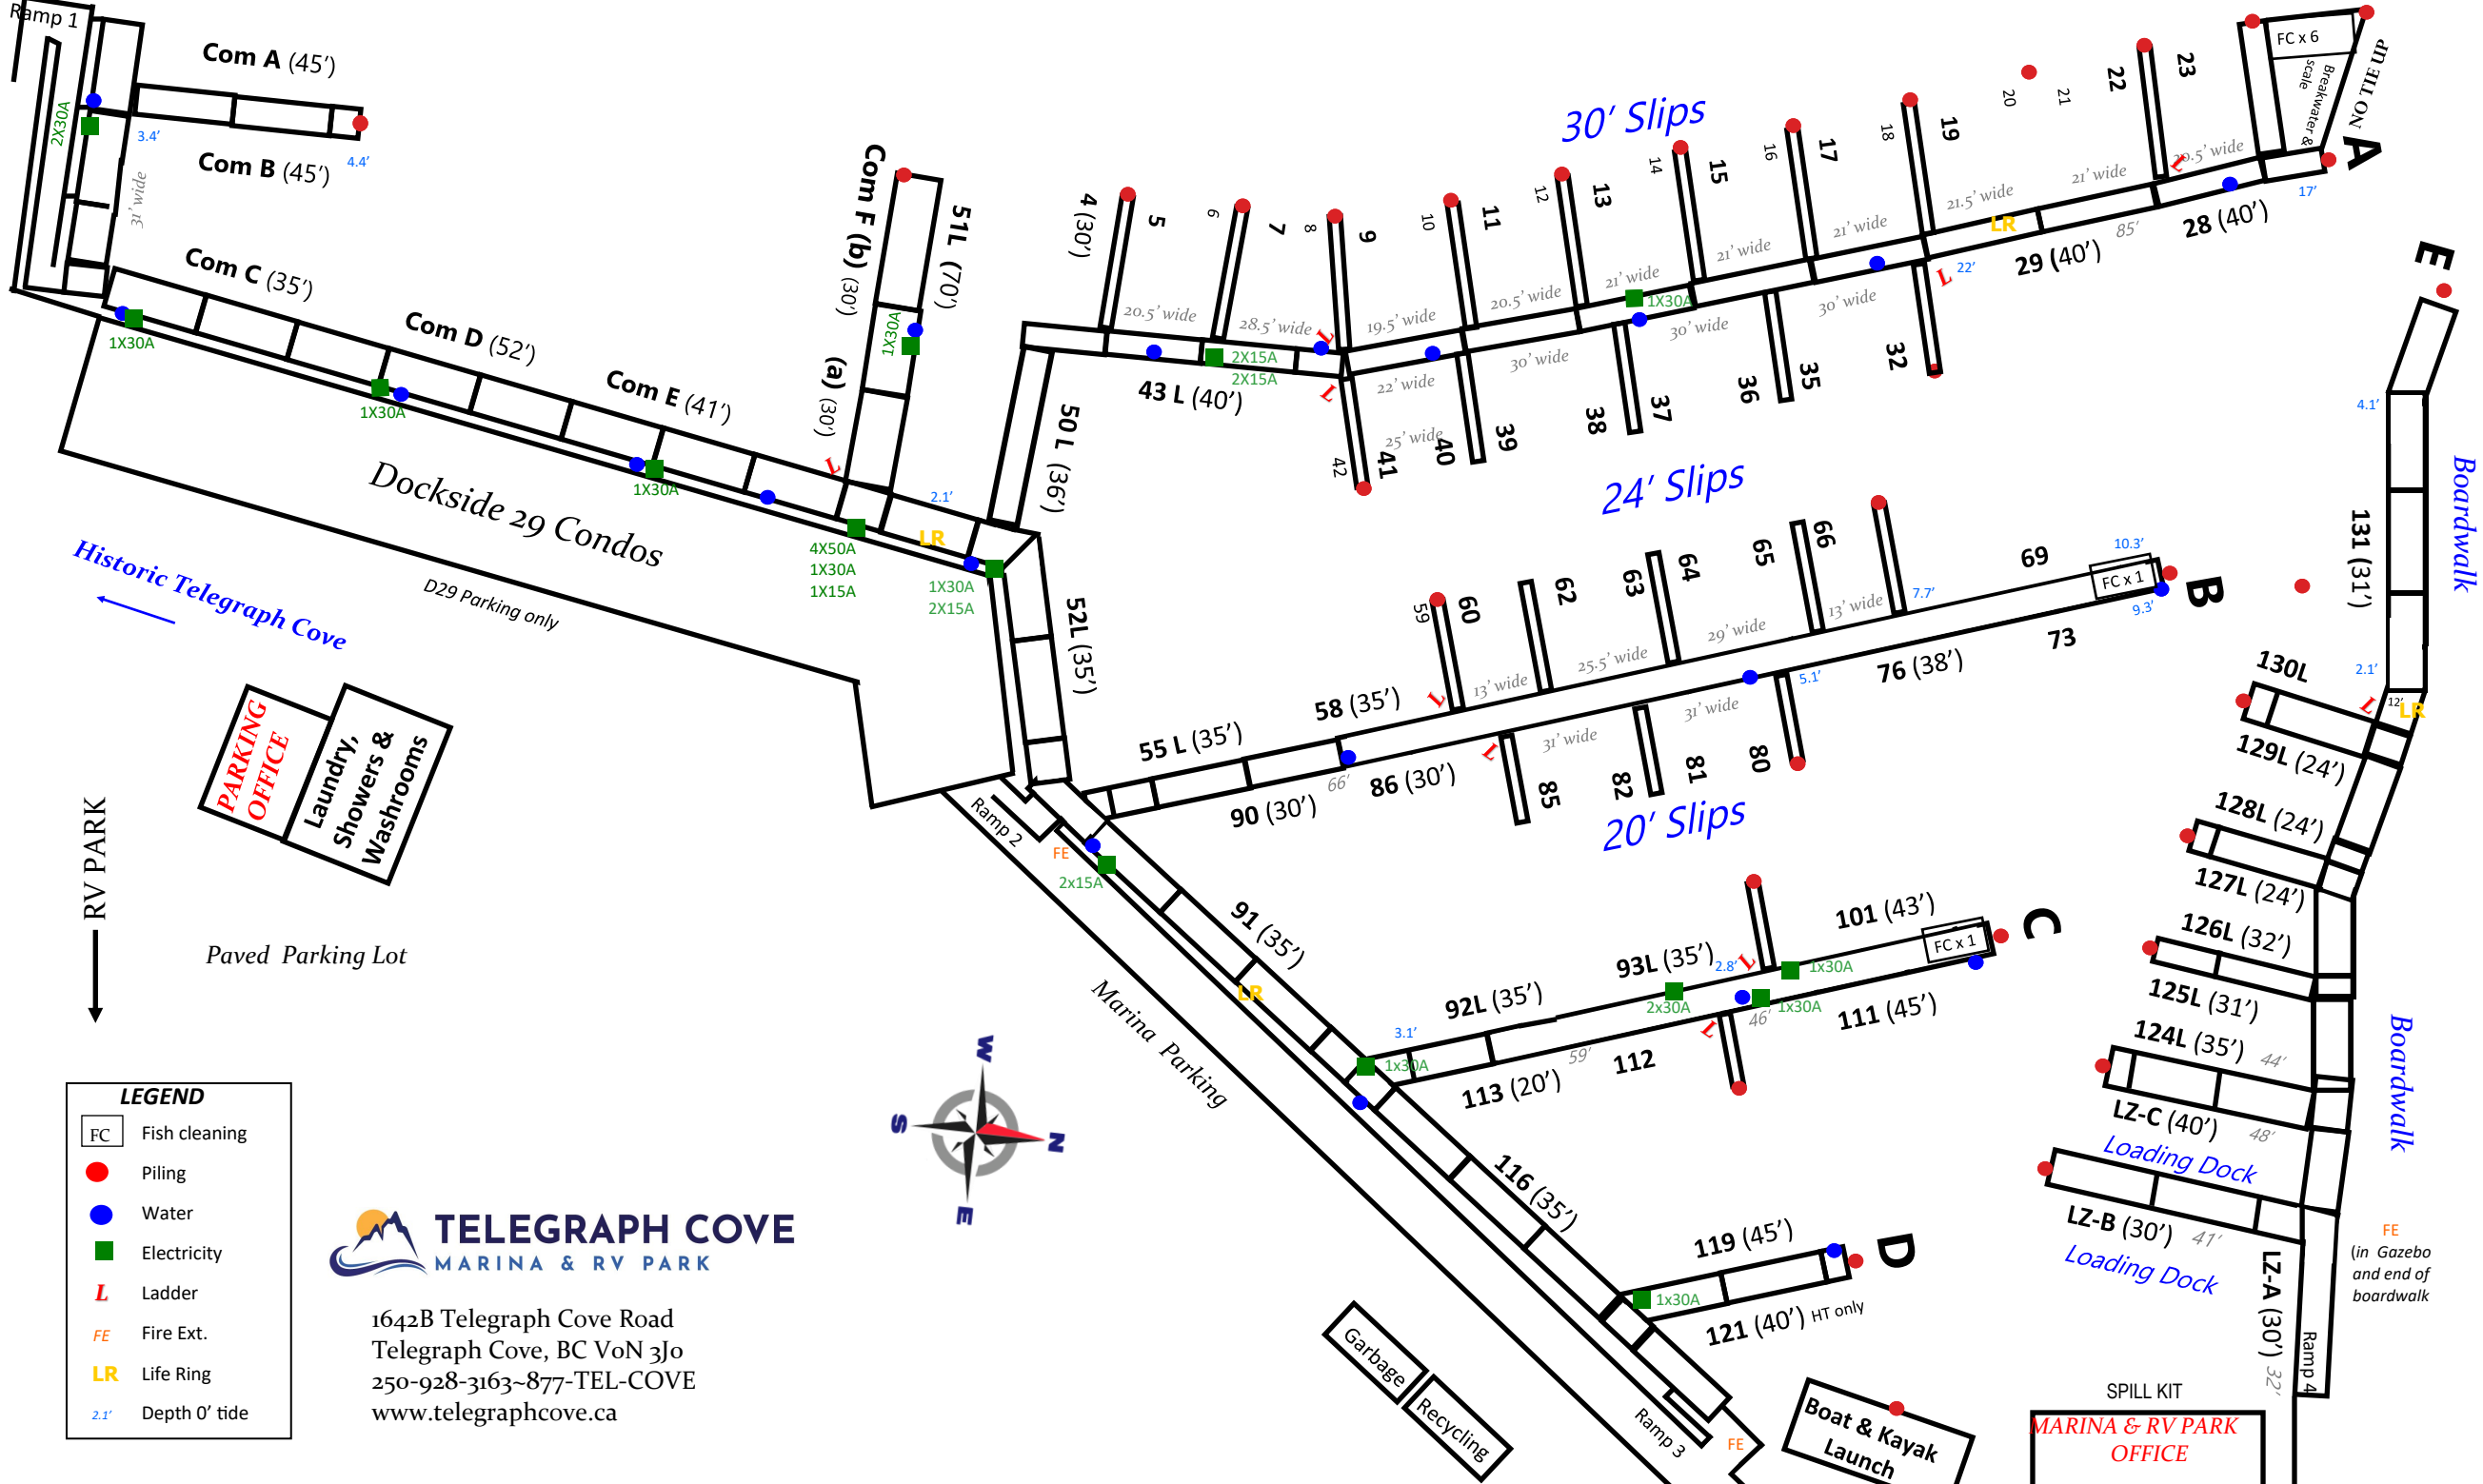

FE (W patio railing)

Historic Telegraph Cove

Dockside 29 Condos

D29 Parking only

PARKING OFFICE
Laundry, Showers & Washrooms

RV PARK

Paved Parking Lot

LEGEND

- FC Fish cleaning
- Piling
- Water
- Electricity
- L Ladder
- FE Fire Ext.
- LR Life Ring
- 2.1' Depth 0' tide

1642B Telegraph Cove Road
Telegraph Cove, BC VoN 3J0
250-928-3163~877-TEL-COVE
www.telegraphcove.ca

Garbage Recycling

Boat & Kayak Launch

SPILL KIT
MARINA & RV PARK OFFICE

FE (in Gazebo and end of boardwalk)